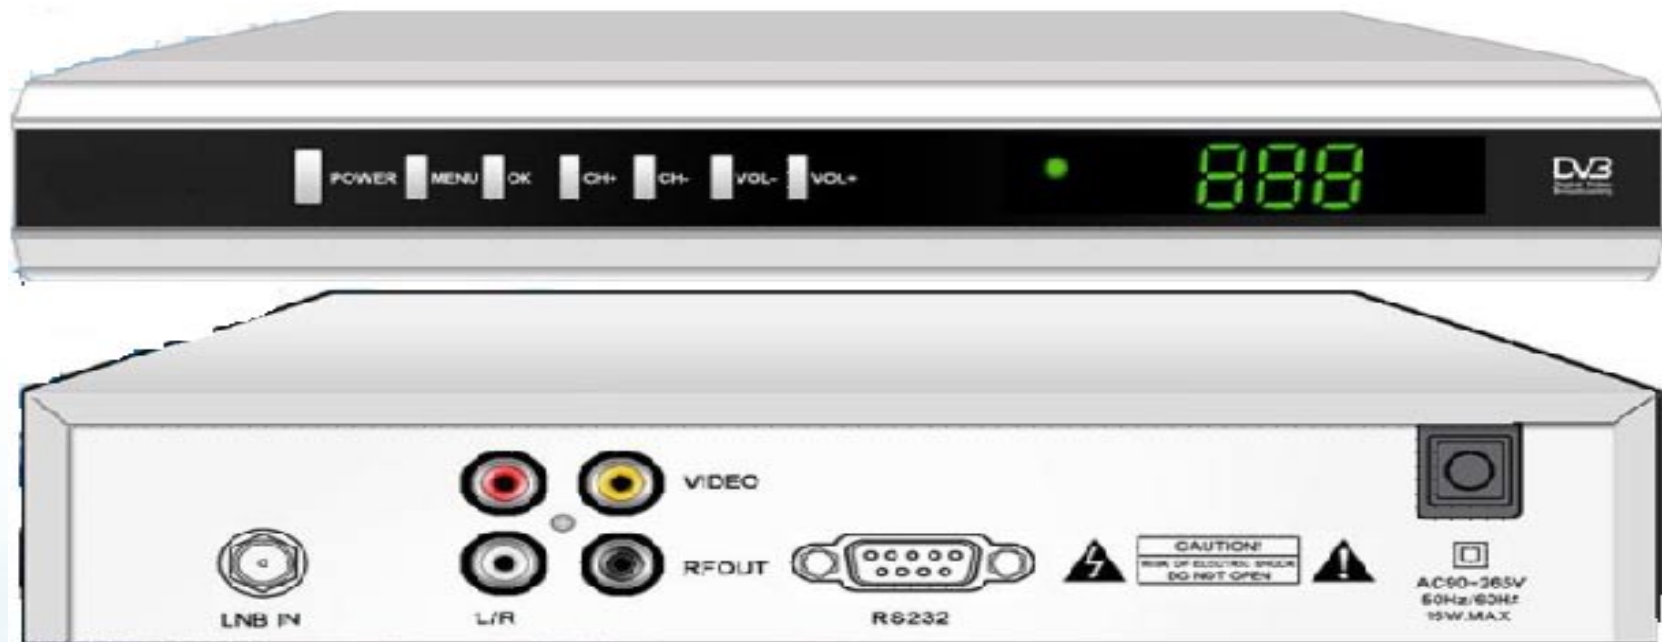

TL-64 DVB-S SD MPEG-2 Set-Top-Box

DVB-S SD MPEG-2:

SOLUTION 1: ALI3328F+CE5039/RDA5812/AV2026

Support up to 1000 TPS, 2500 channels.

RF modulator (CH21-CH69)

256 colors on screen display OSD

SOLUTION 2: GX6101D+RDA5812/AV2026

Support up to 3000 TPS, 5000 channels

16:9 wide screen, 4:3 letter box, 4:3 pan scan

FEATURES

Fully DVB-S MPEG2 compliant

950-2150MHz input frequency .2-45Mb/s symbol rate.

22k Tone. Diseqc1.0, 1.2 support

Automatic blind scan
3 operation mode (Digital TV, Digital Radio, Favorite)
Scart video output
RF out .channel 11
Up to 9 pictures on screen
Multi-language, default English
Automatic PAL/NTSC conversion
Software upgrade through RS232

3 operation mode (Digital TV, Digital Radio, Favorite)

256 colors on screen display OSD

Scart video output

RF out .channel 11

RF MODULATOR(CH21-CH69)

SPDIF OUT

Electronic Program Guide(EPG)

Teletext and subtitle support